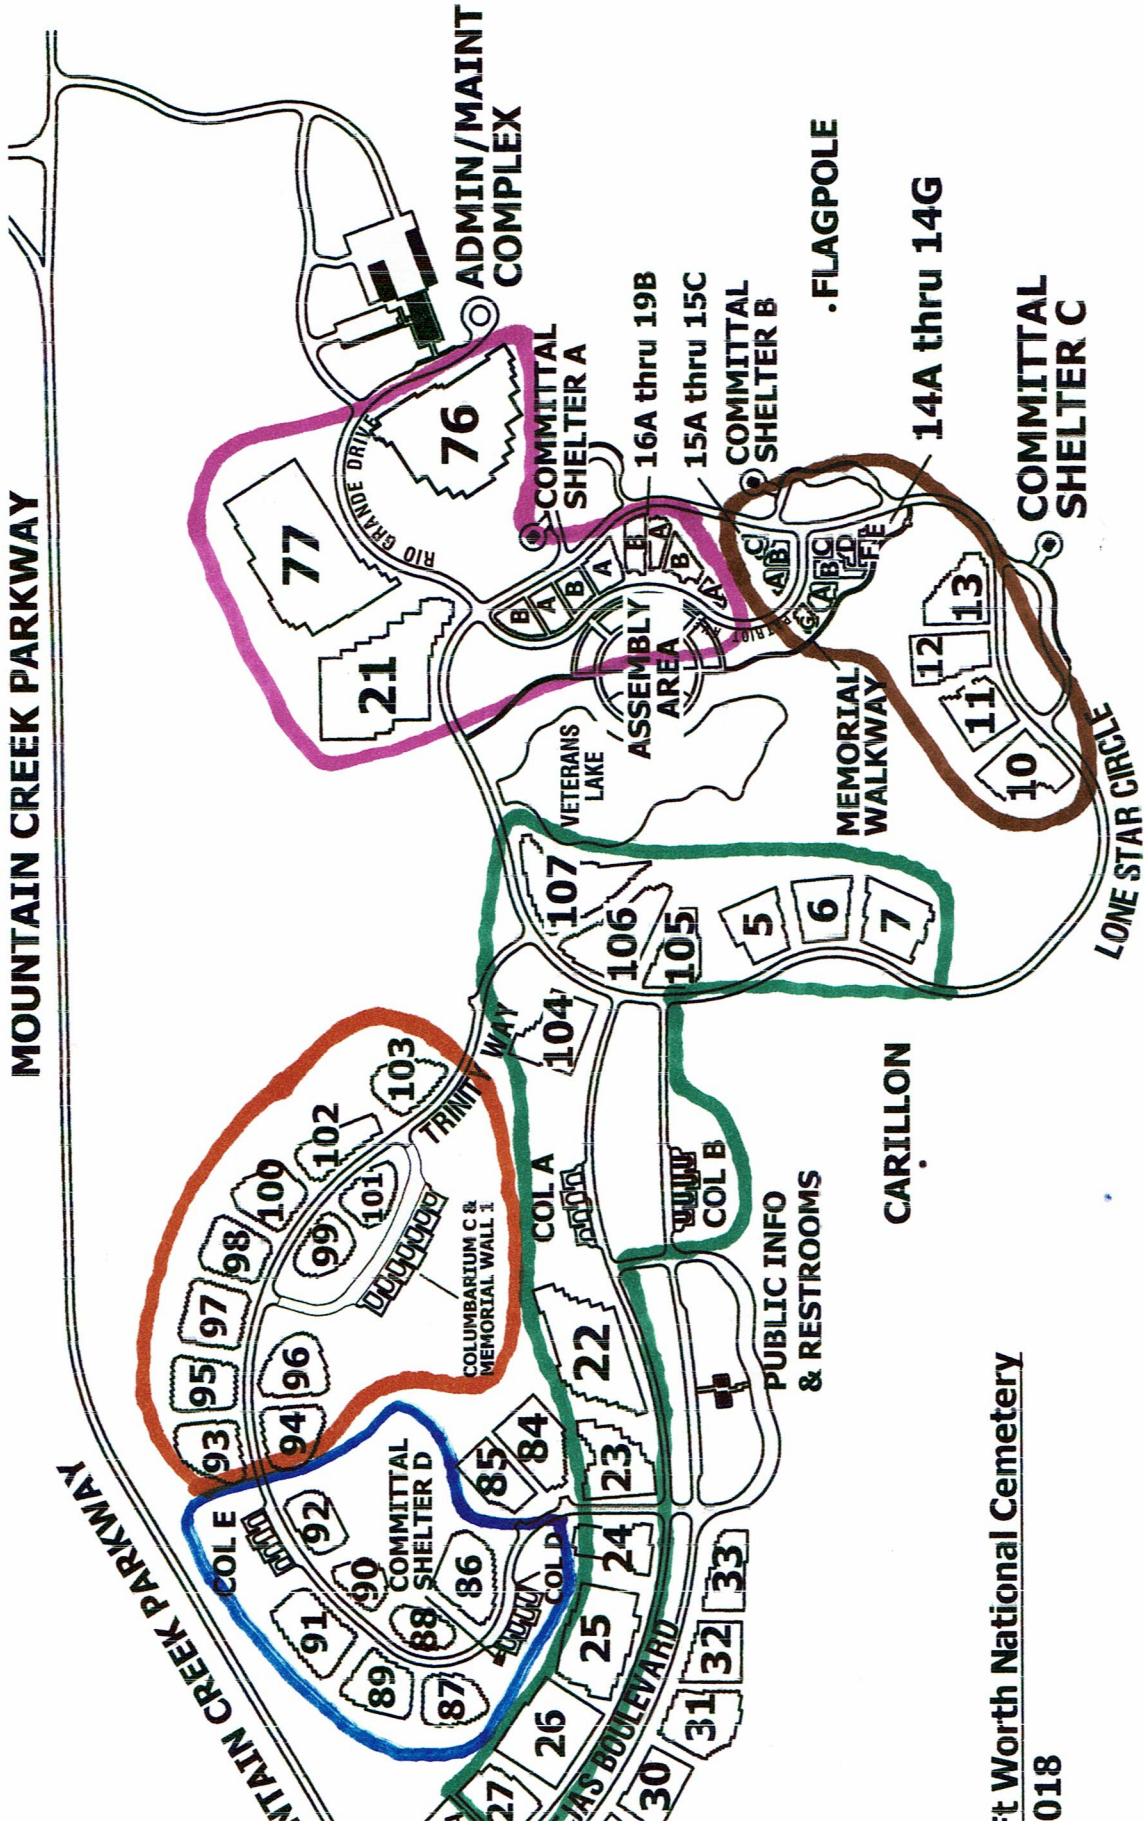

MOUNTAIN CREEK PARKWAY

MOUNTAIN CREEK PARKWAY

Ft. Worth National Cemetery

018