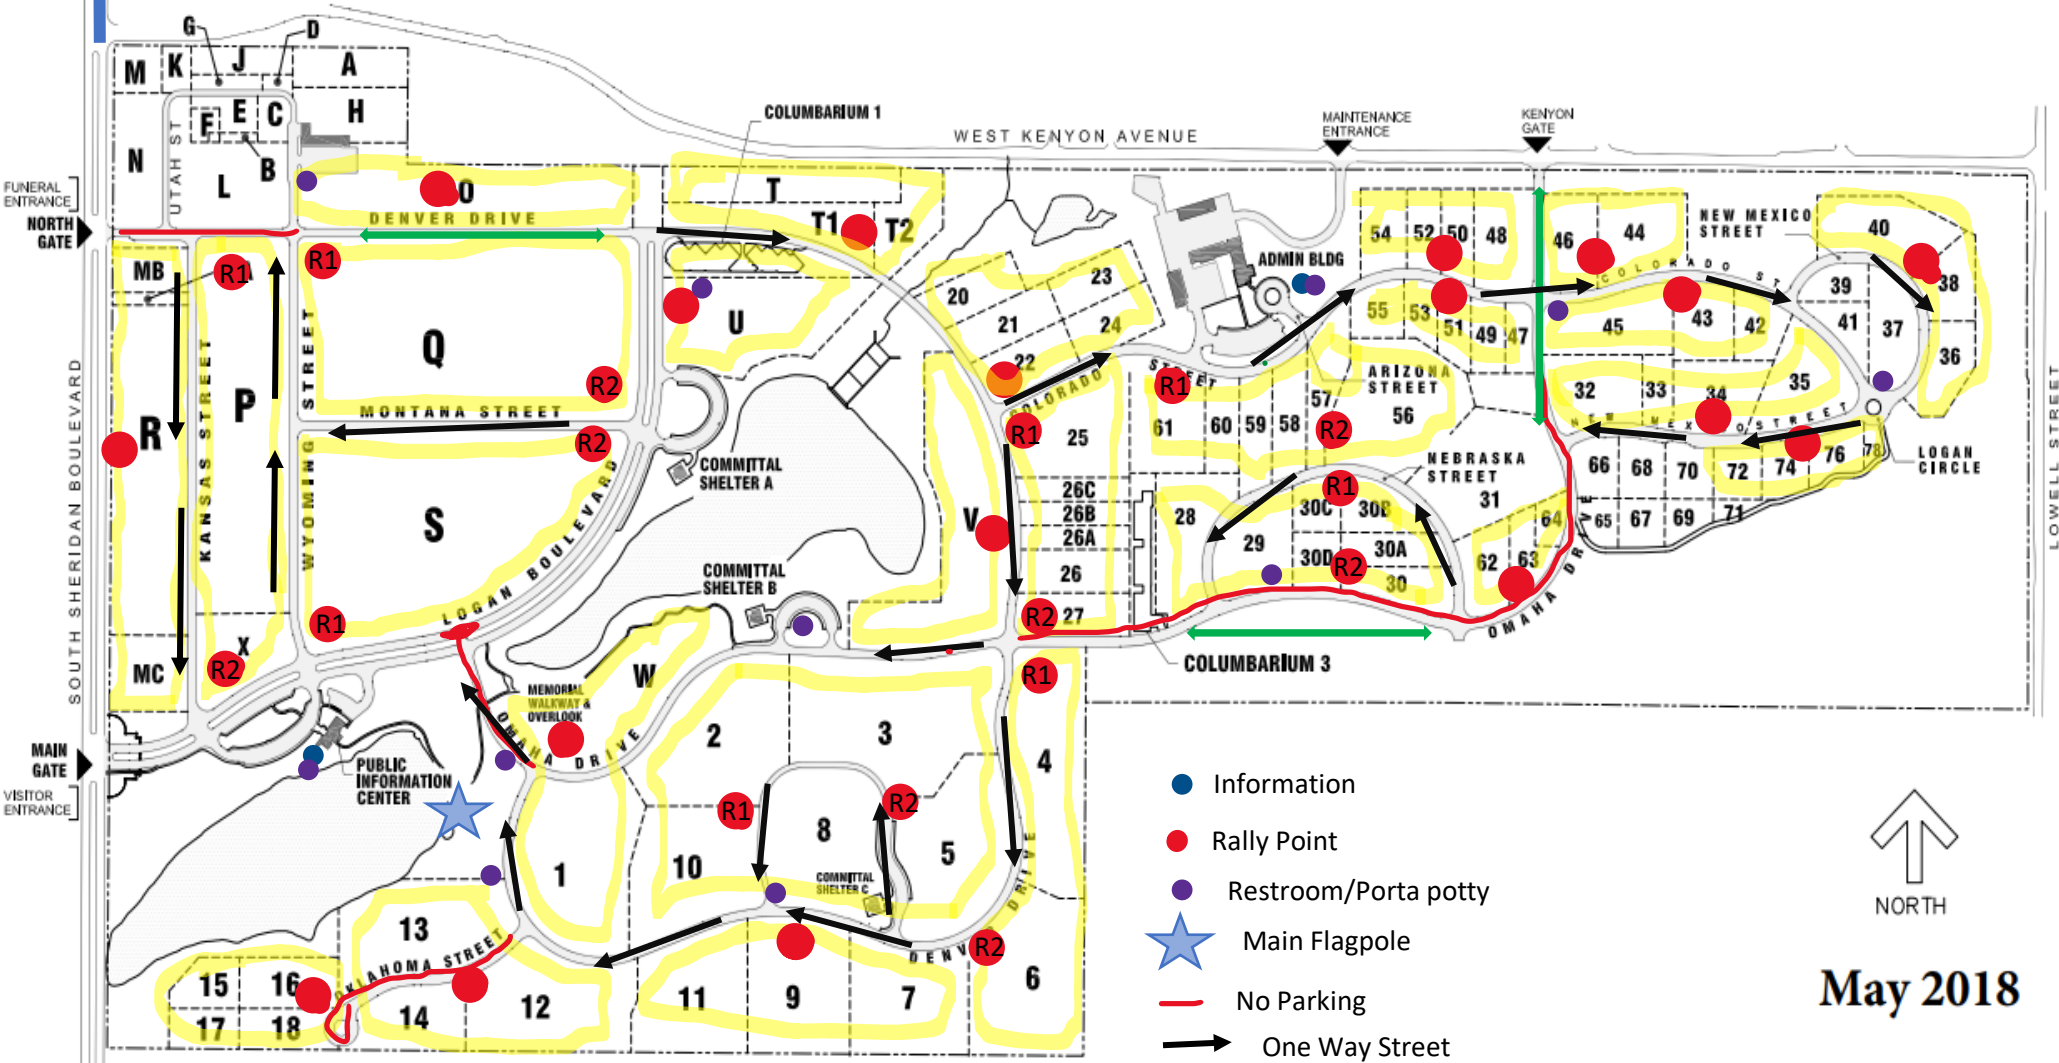

Hampden Ave

YMCA Parking

MAP OF THE FORT LOGAN NATIONAL CEMETERY

3698 S. SHERIDAN BLVD. DENVER, COLORADO 80235

- Information
- Rally Point
- Restroom/Porta potty
- ★ Main Flagpole
- No Parking
- One Way Street
- ↔ Two Way Street