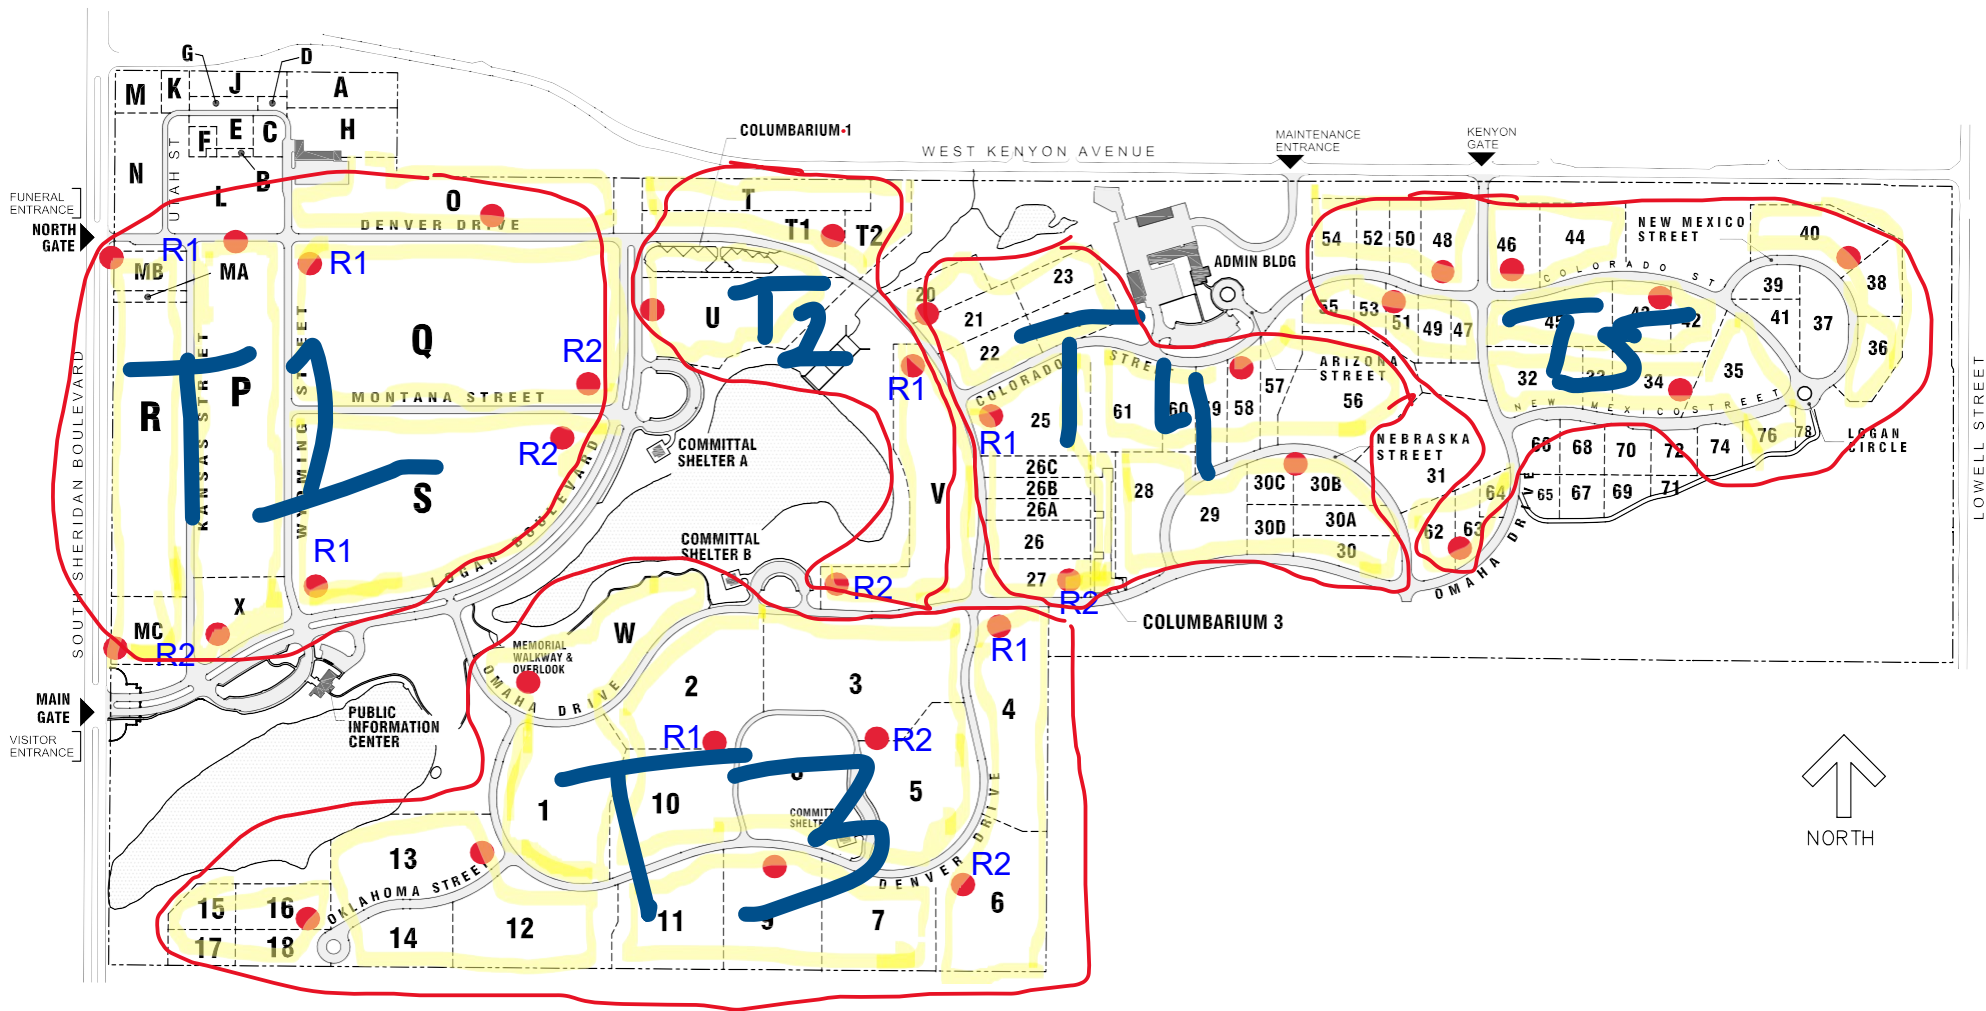

MAP OF THE FORT LOGAN NATIONAL CEMETERY

● = Meet at red dot for your rally point on Sunday May 30th prior to 9am.