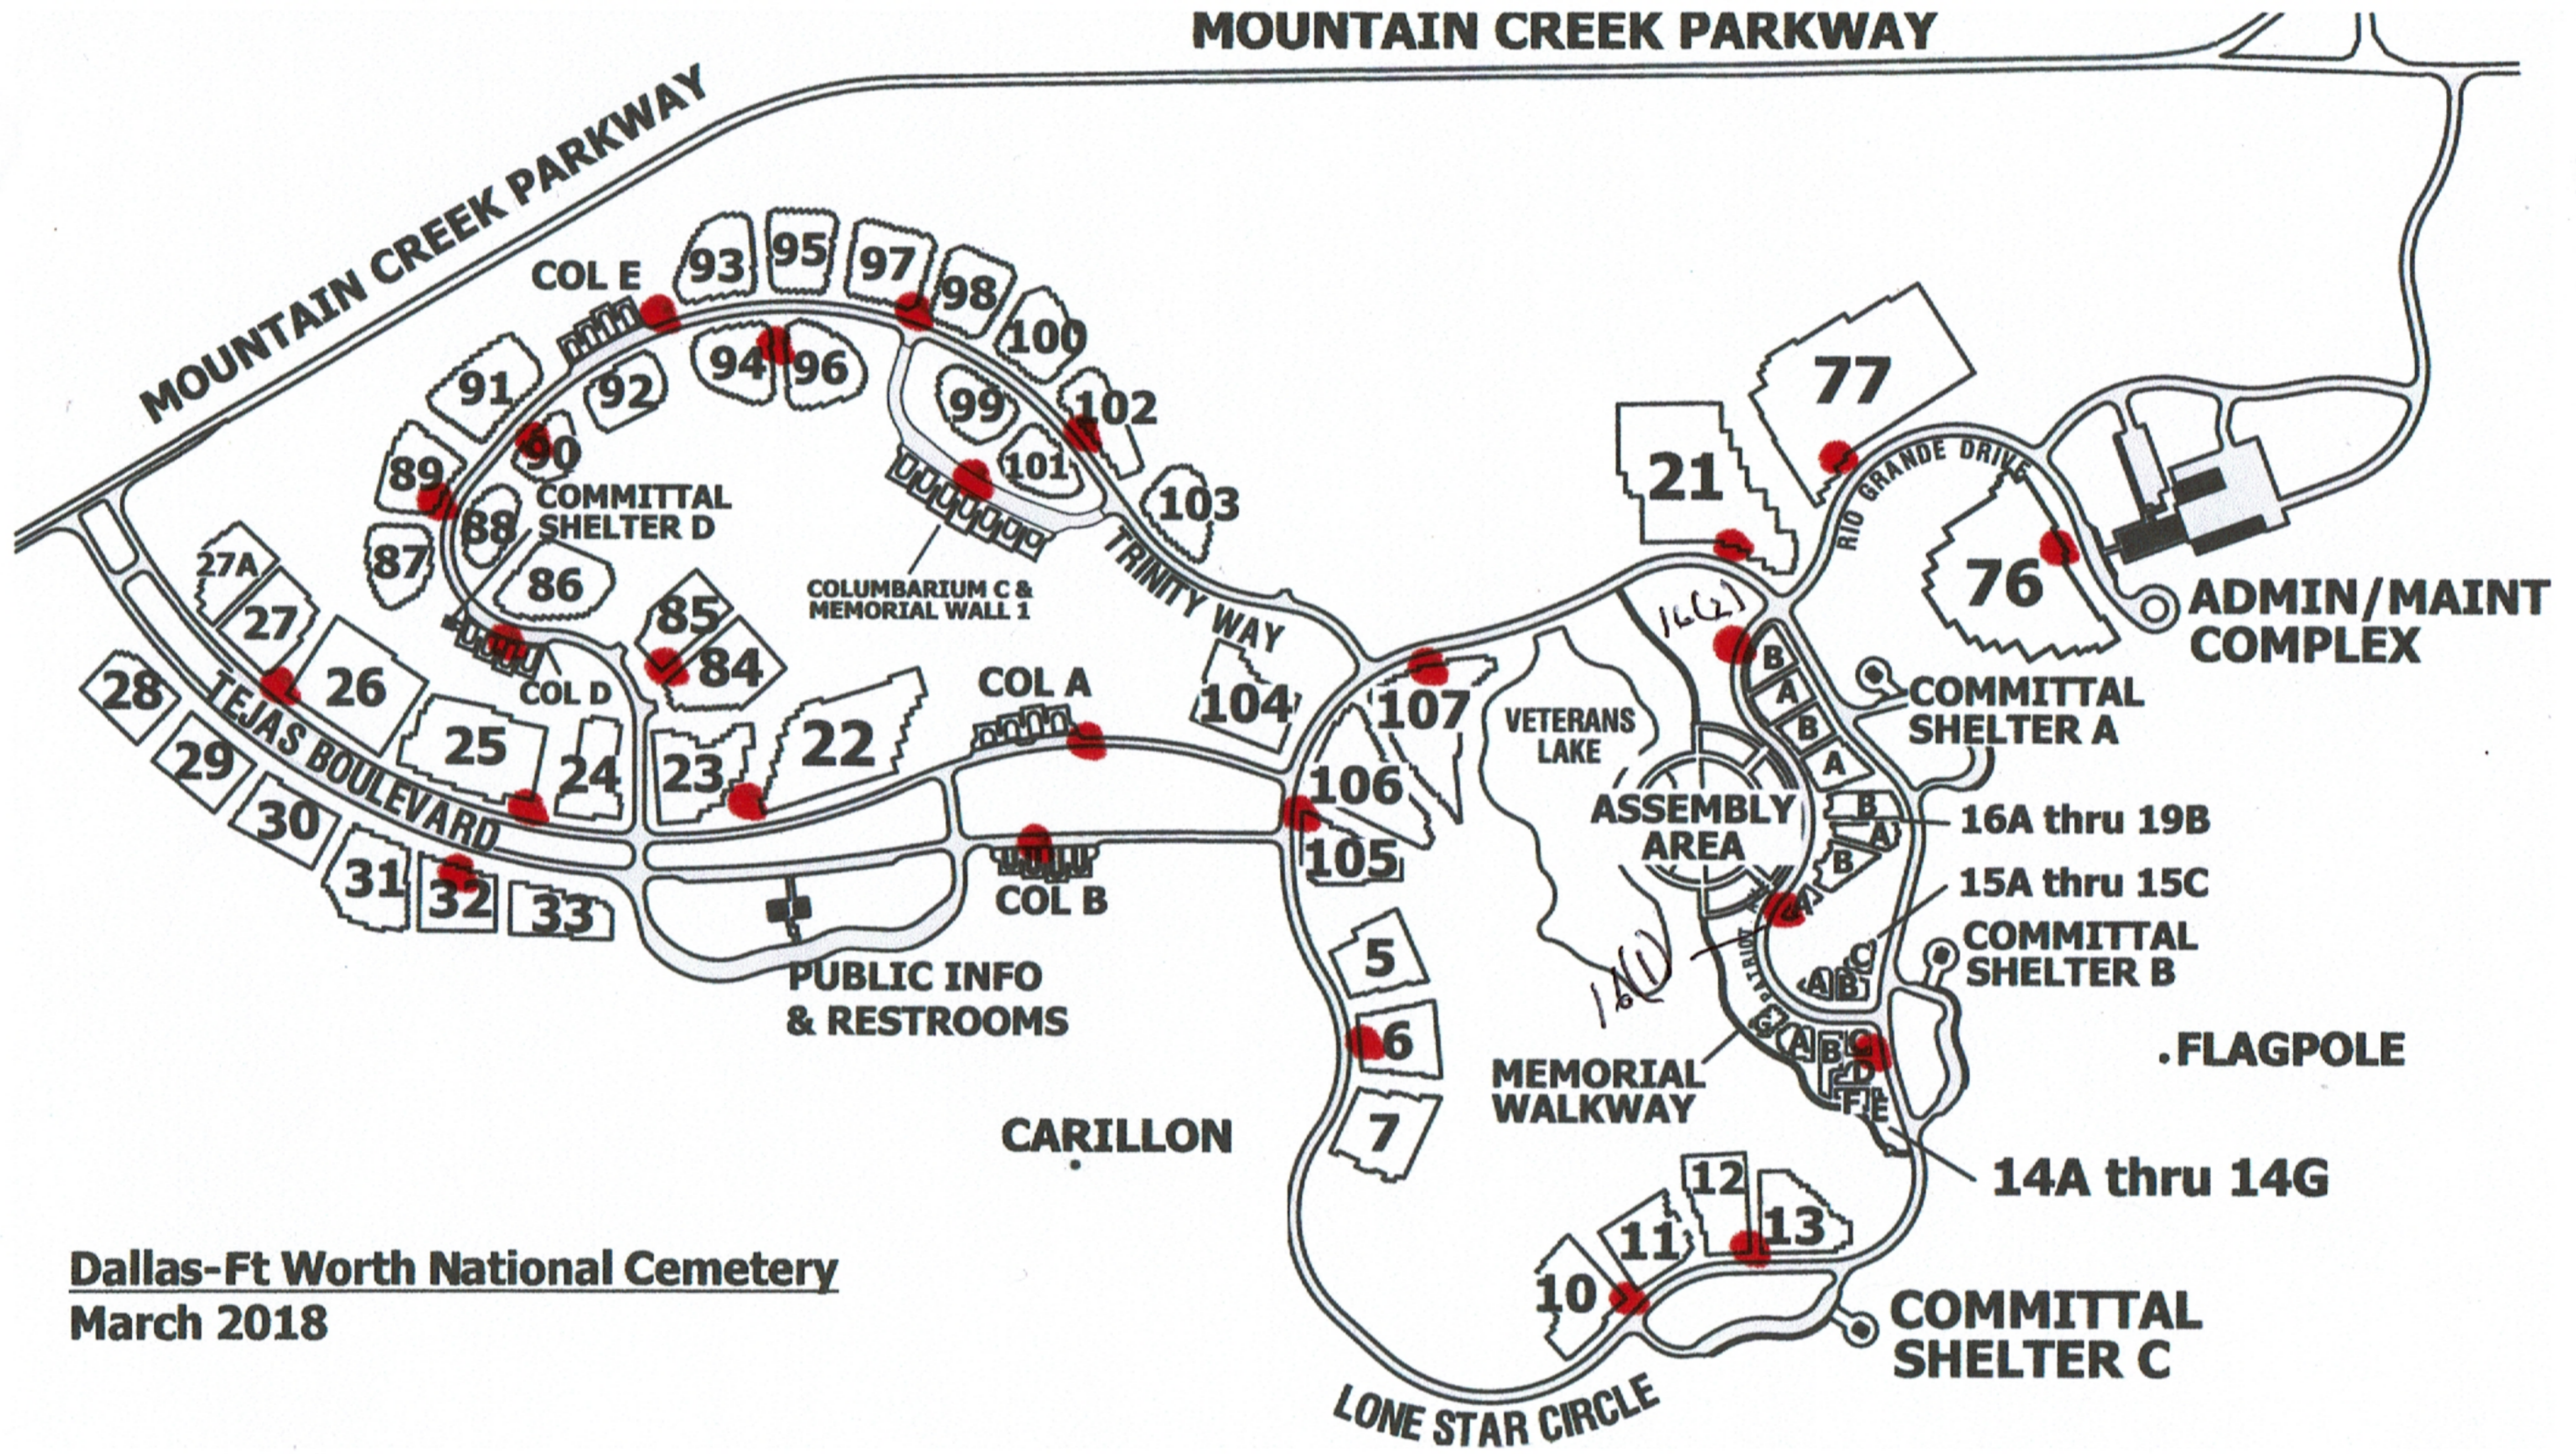

# MOUNTAIN CREEK PARKWAY

**Dallas-Ft Worth National Cemetery**  
March 2018