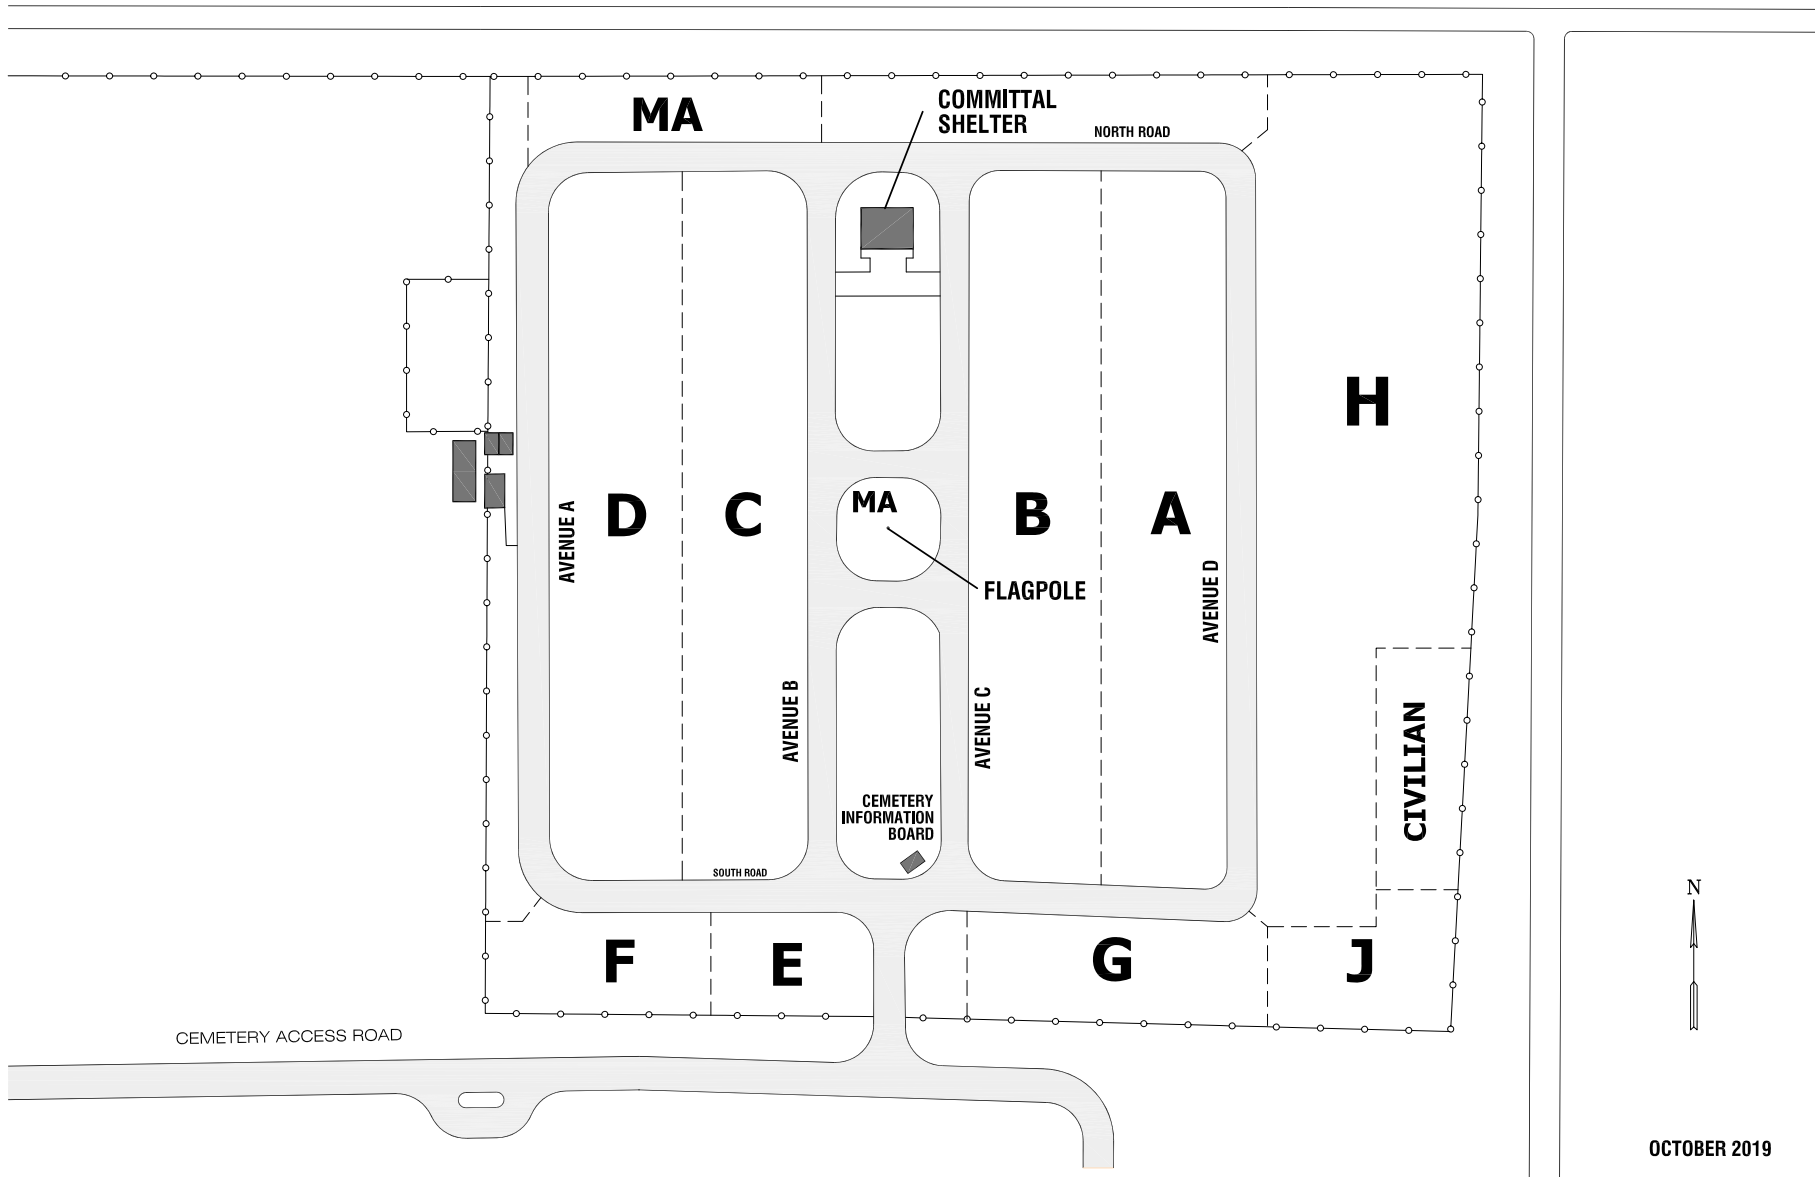

MAP OF THE
FORT LYON NATIONAL CEMETERY
FORT LYON, COLORADO 80138

COUNTY ROAD HH

OCTOBER 2019