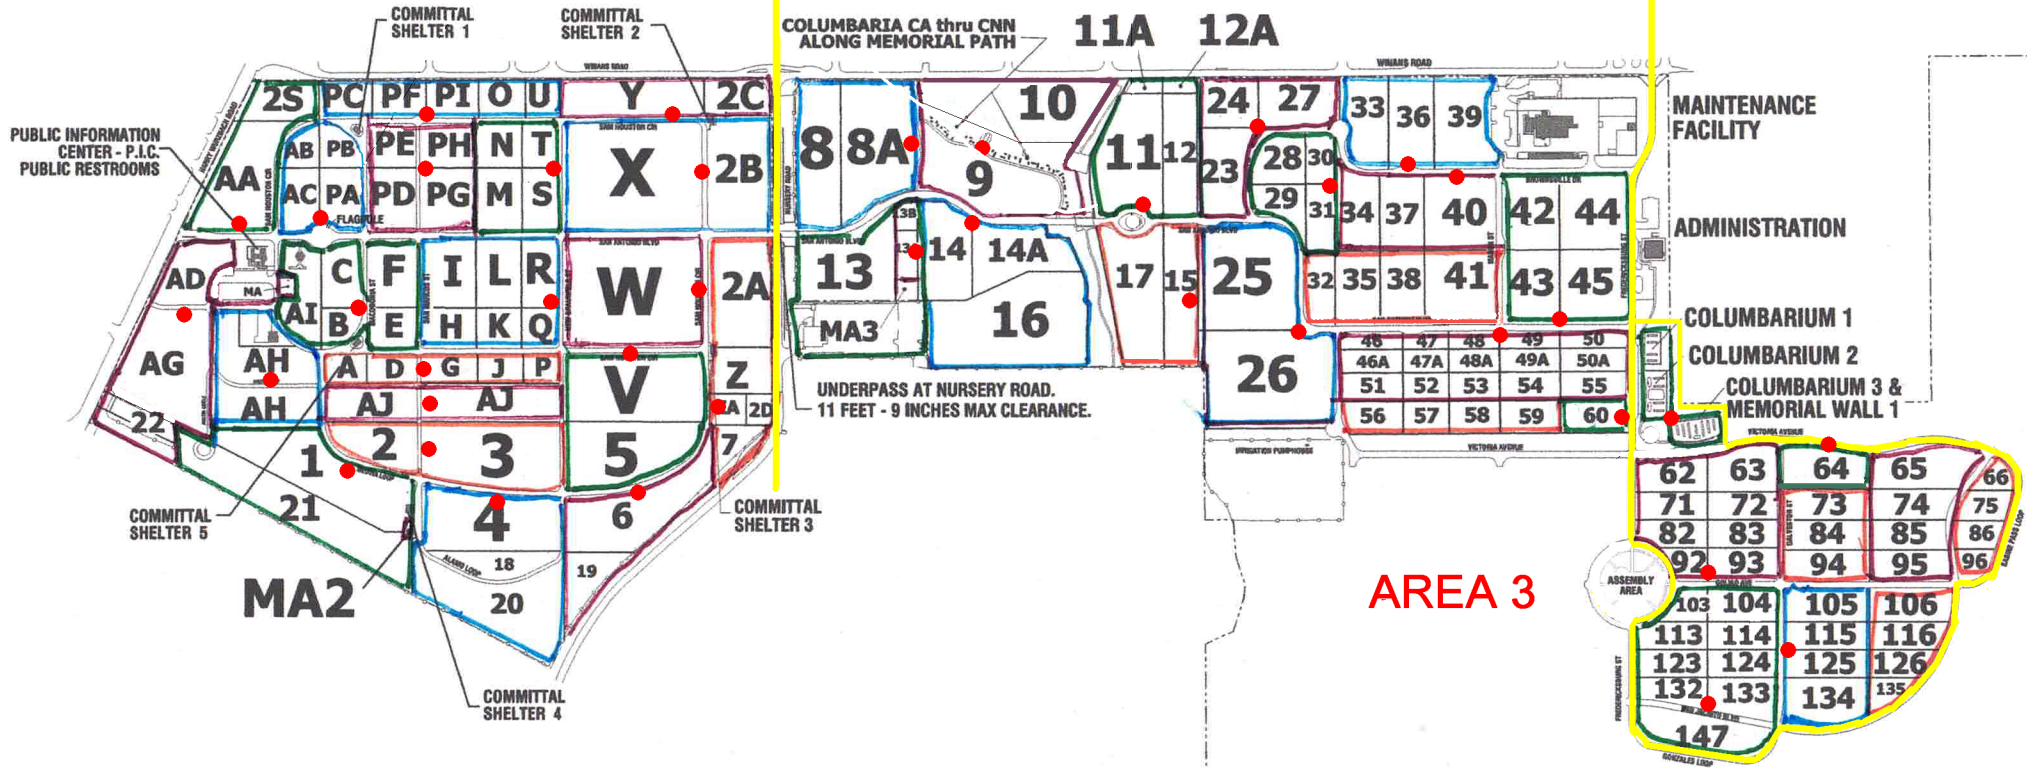

MAP OF THE FORT SAM HOUSTON NATIONAL CEMETERY

1520 HARRY WURZBACH ROAD, SAN ANTONIO, TEXAS 78209

AREA 1

AREA 2

TEAM BOUNDARIES ARE YELLOW