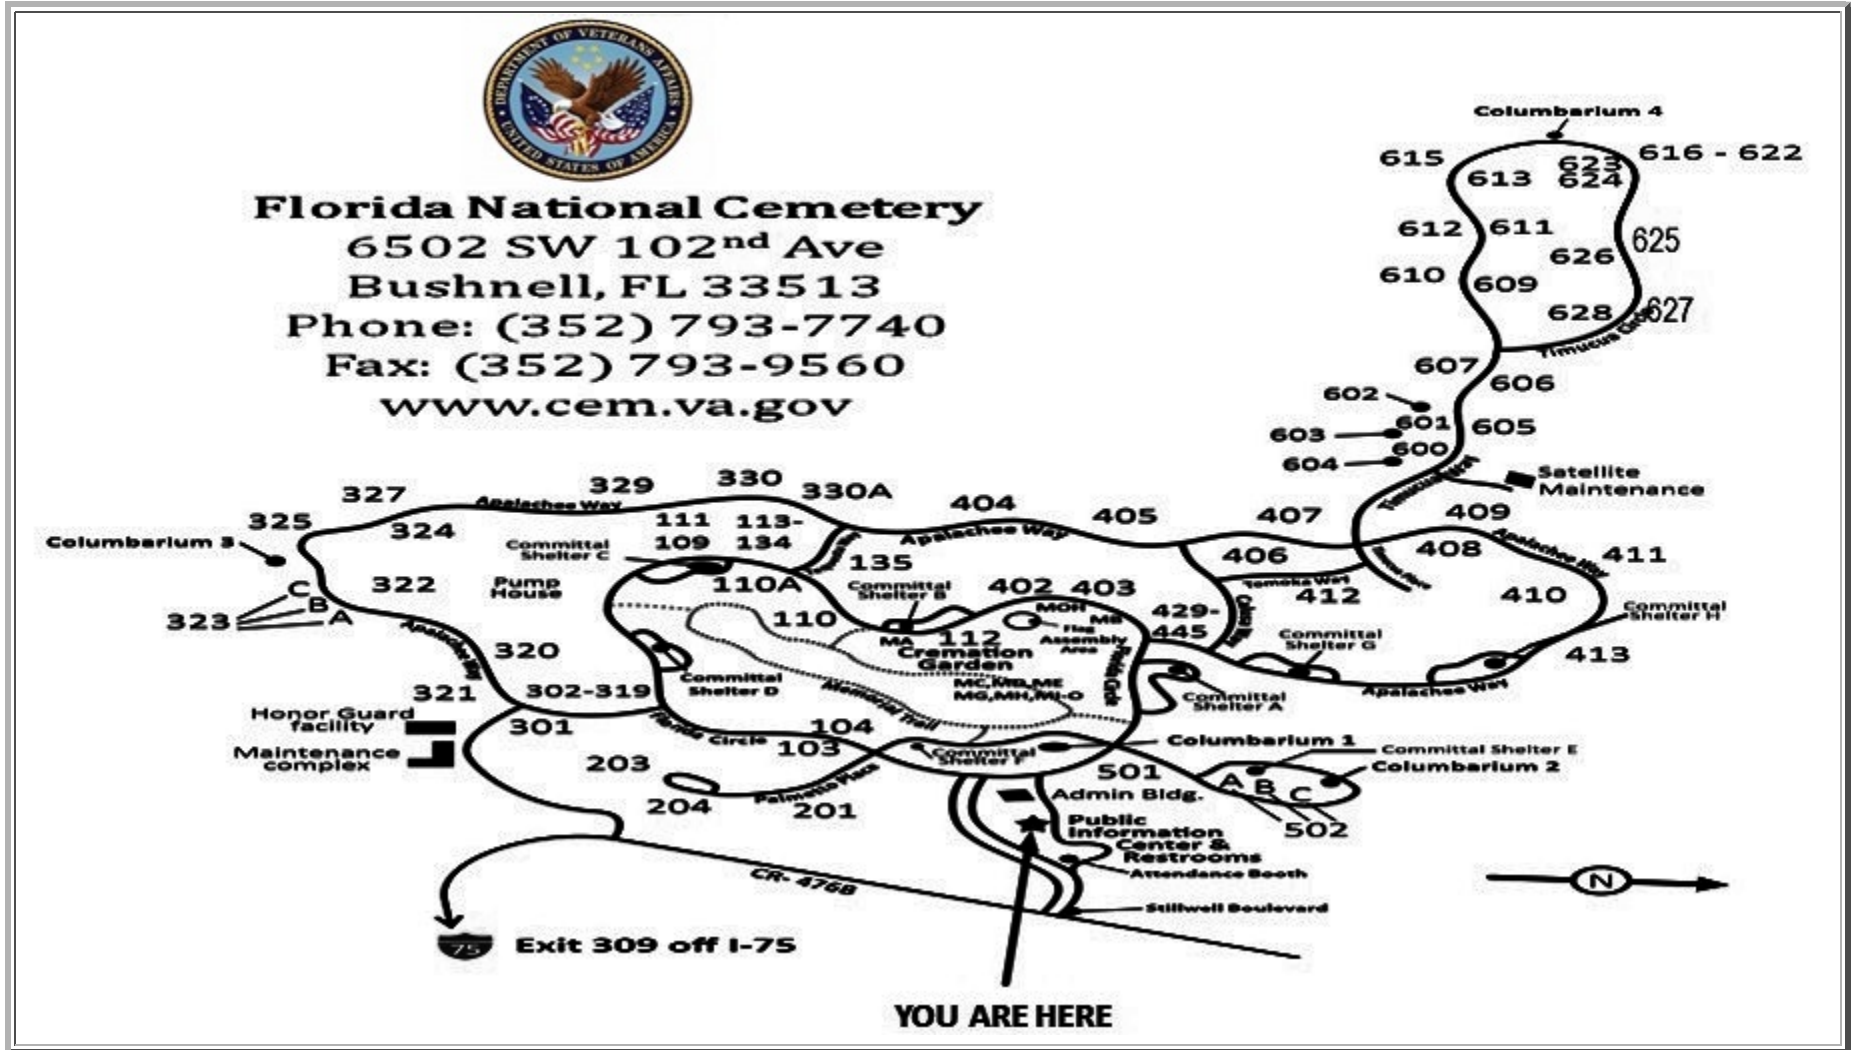

Map Layout of FLORIDA NATIONAL CEMETERY

(352)793-7740

6502 SW. 102ND AVE. BUSHNELL, FL 33513

(352)

MAP LAYOUT OF FLORIDA NATIONAL CEMETERY

STARKEY, EUTHABELLE M.

Section 626 Site 2074